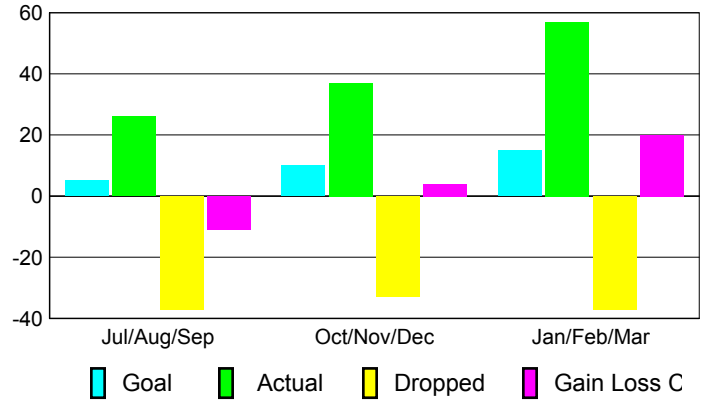

Membership Results 2008-2009

Goal, New, Dropped, Gain/Loss