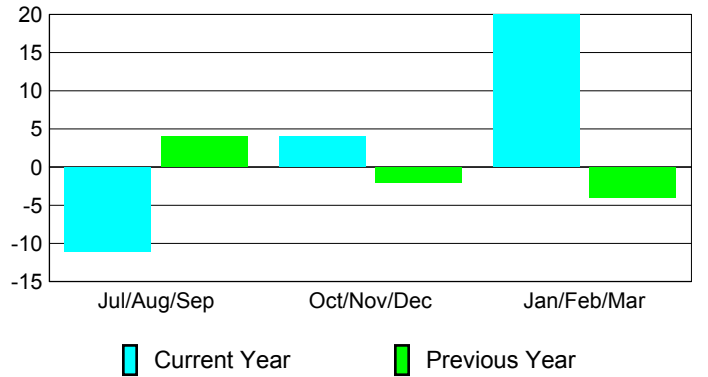

Membership Results 2008-2009

Membership 2007-2008

| Month | Net Memb Goal | Actual New Memb | Actual Dropped Memb | Gain/Loss of Memb | Gain/Loss of Memb |
|---------------|---------------|-----------------|---------------------|-------------------|-------------------|
| Jul/Aug/Sep | 5 | 26 | -37 | -11 | 4 |
| Oct/Nov/Dec | 10 | 37 | -33 | 4 | -2 |
| Jan/Feb/Mar | 15 | 57 | -37 | 20 | -4 |
| Totals | 30 | 120 | -107 | 13 | -2 |

Membership Results 2008-2009

Goal, New, Dropped, Gain/Loss

Comparison of Membership Gain/Loss

Current Year Compared to the Previous Year

Gender Comparison 2008-2009